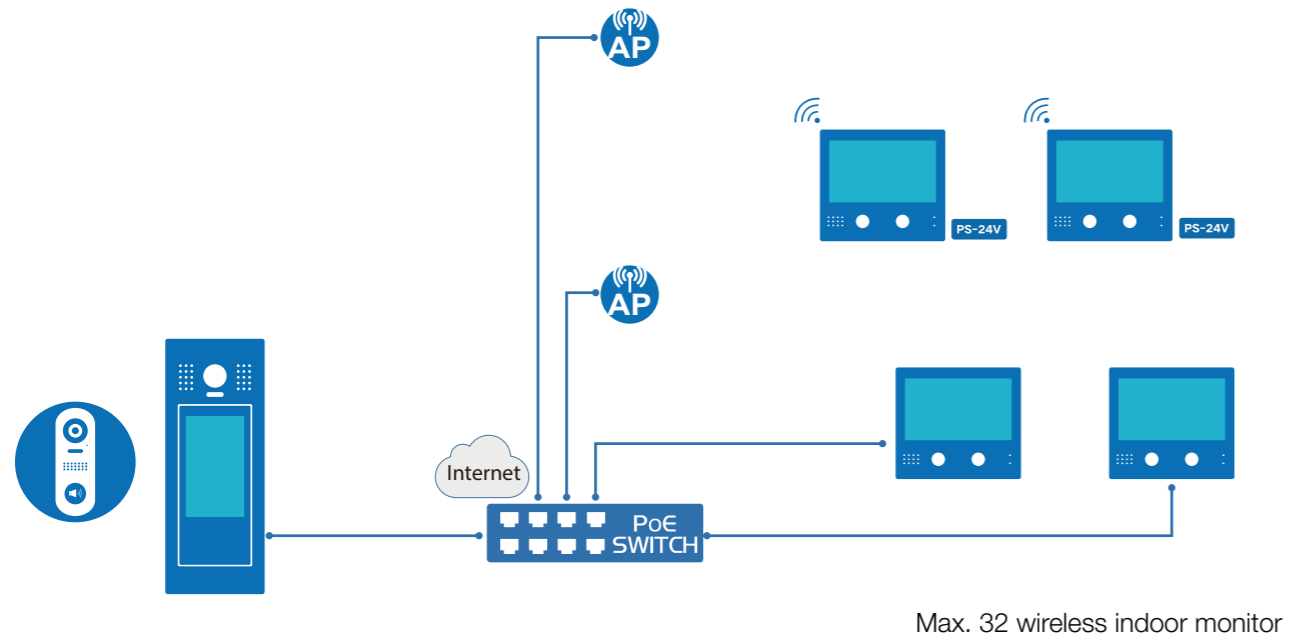

Quad view

- In monitor mode
- Enable to display four images at a screen
- Switch seamlessly between One-view and Quad-view
- Free to zoom in any views

PiP view

- In call mode
- Picture in picture to avoid dead corner
- Enable to watch both view from door station and IP camera
- Swap the two images by a simple touch

System wiring and applications

> Standard wired wiring

> Standard wireless wiring

*Choose feasible MESH/PLC to strengthen communication stability and reliability

> Standard hybrid wiring

> Typical wiring in standalone building