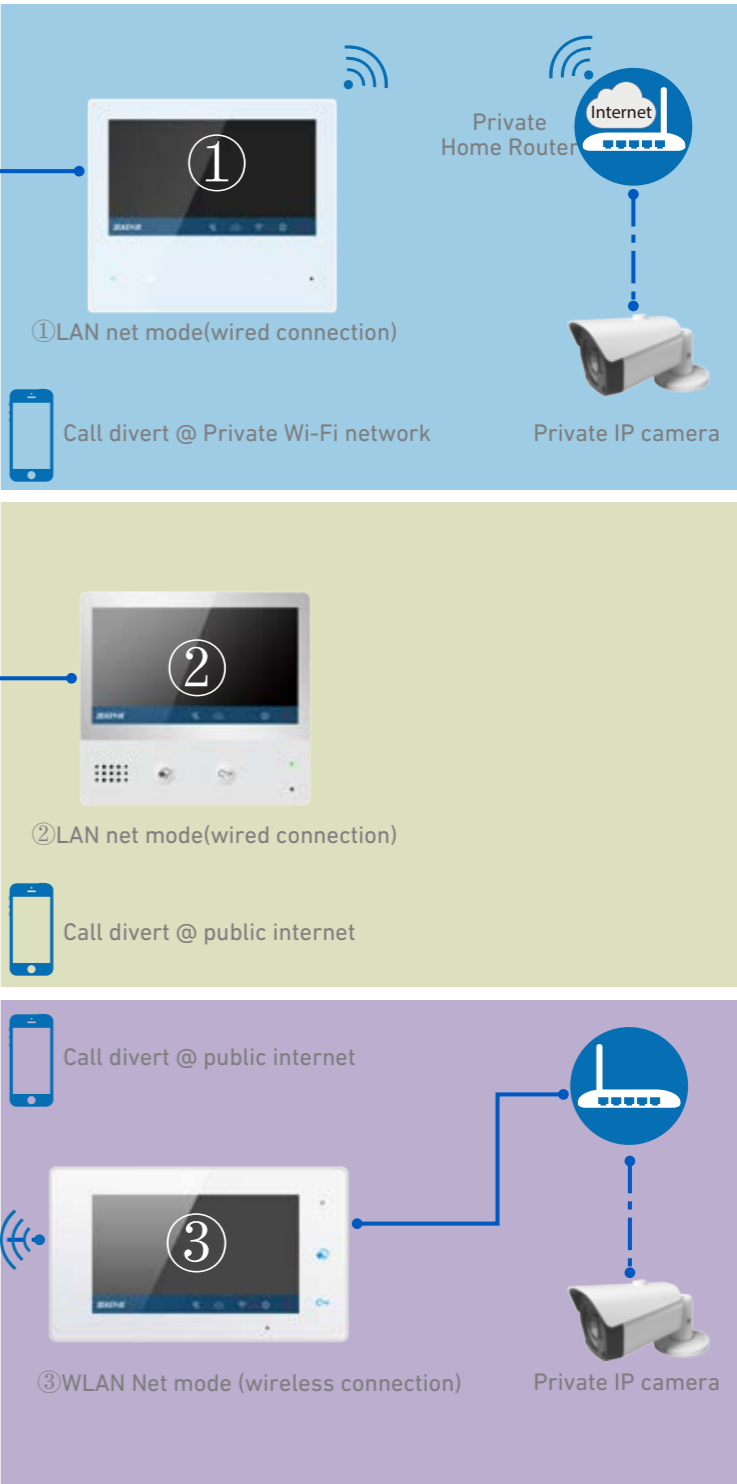

T 0086 / 20 / 32382021

E info@v-tec.com.cn

www.v-tec.cn

> 2Easy-IX IP Network Video Intercom System

- **HD Input and Display**
720P door station camera, 1024 *600 TFT
- **LAN & WLAN hybrid network**
Wire or wireless chose for home monitor connection
- **Wi-Fi call divert with VDP Connect APP**
Home Wi-Fi connectivity IPC surveillance from APP
- **Wider ONVIF IPC compatibility**
Support H264 & H265

> Product range

- Villa door station
- Modularized apartment station
- TFT touch screen apartment station
- 7" high resolution monitor
- Touch screen operation
- With Wi-Fi connectivity

General Layout of IP system

IP Outdoor Stations

IP Monitors under different application

LAN Net mode

WLAN Net mode

Wired lan connection

Wireless connection

Wire/wireless connection

> Contractor

Support IEEE 802.3 af PoE Lan switch, one cable for all connect.

• **Offline IP auto-config**

Automatically self-config IP address without DHCP (within 256 devices), simple as traditional door phone.

• **Remote config**