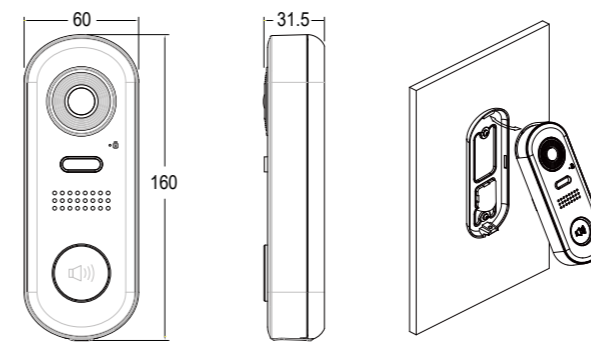

Dimension and mount

Terminal Description

Lan connector

Use to connect the indoor station to the network.

Terminal connector

Use to connect external devices to the indoor station.

Packing Information

Single Package