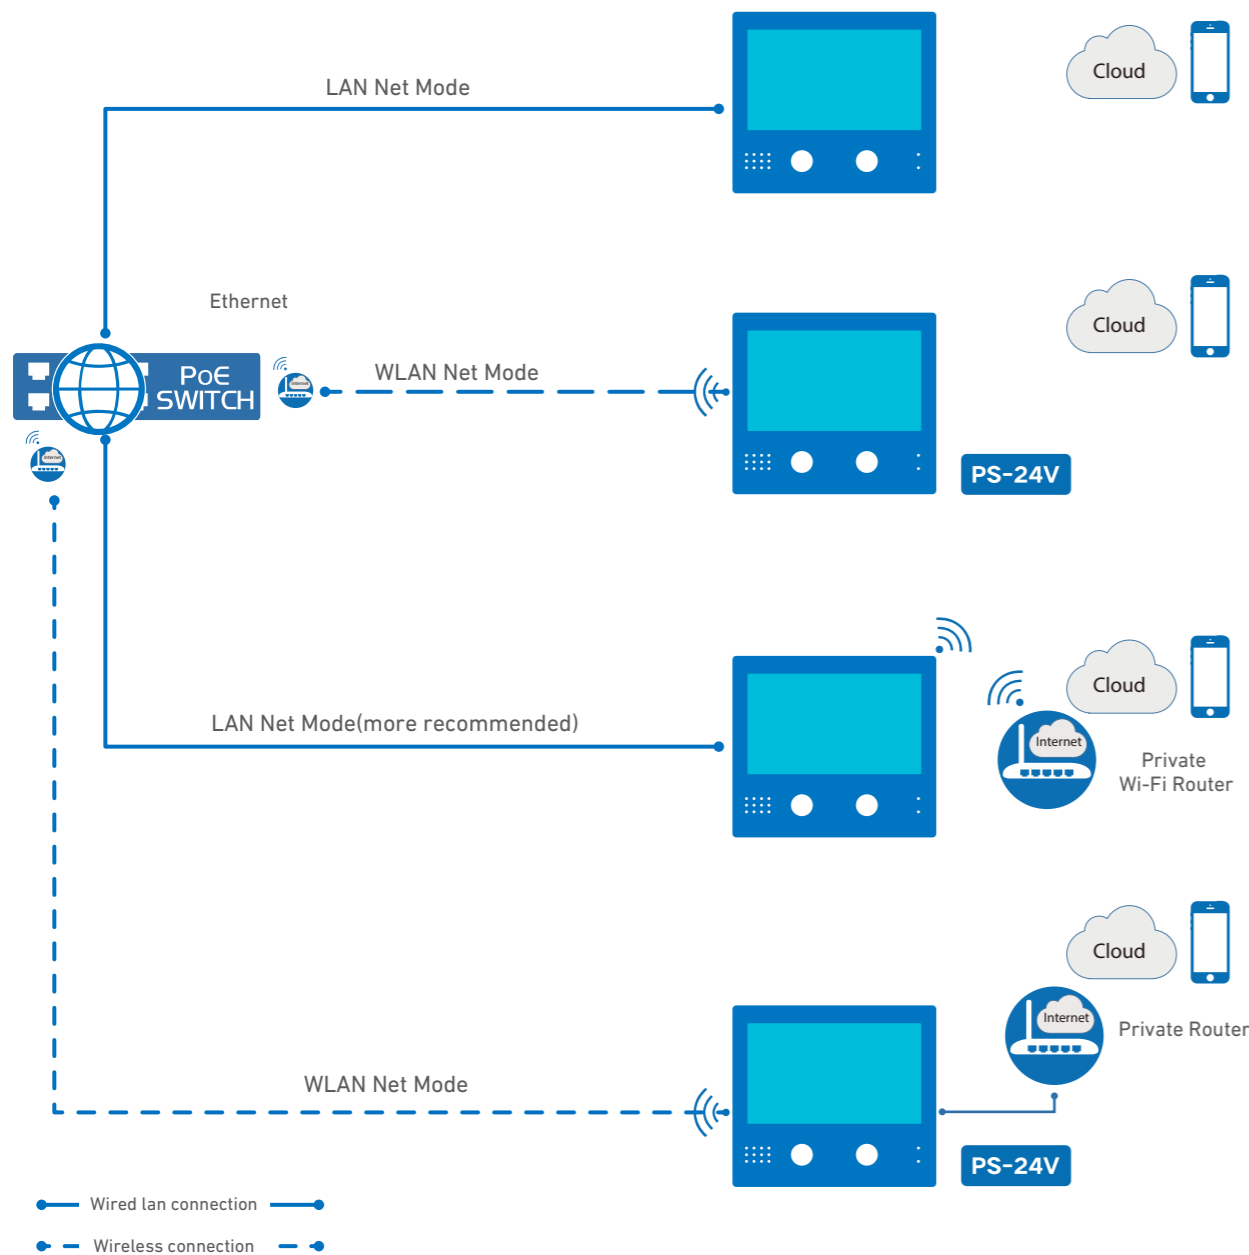

GUANGZHOU VIDEO-TECH ELECTRONICS CO.,LTD

- Founded in 1999
- Specialized in door-entry system
- Unique system with V-TECH characters
- Fully owned leading technology
- Excellent agency system
- High quality products

E10

R&DM

CE FC

RoHS REACH

2EASY WIKI