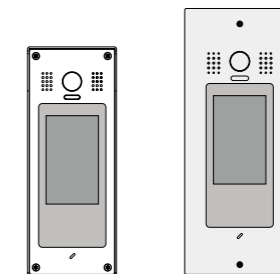

Standard specification

Packing Information

Single Package