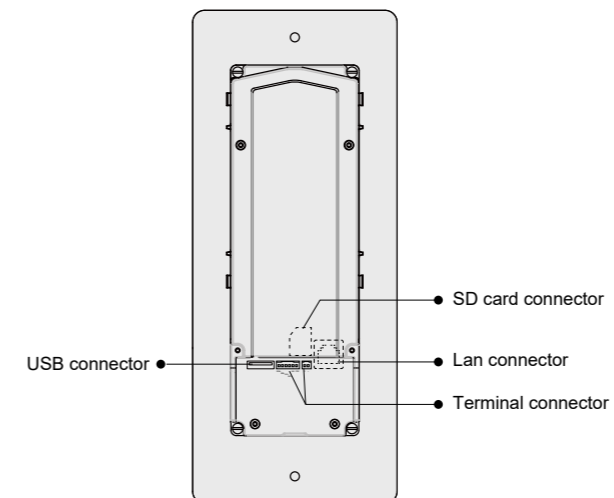

Lan connector

Use to connect the indoor station to the network.

Terminal connector

Use to connect external devices to the indoor station.

Dimension and mount

Standard specification

Packing Information

Single Package

Dimensions: 171(H)X420(W) X98(D) mm

Gross Weight: 1.56Kg

Carton Package

Carton: 265(H)X415 (W)X360(D)mm

Quantity: 7PCS

Description

IP apartment system color fisheye camera 5 inch digital color TFT Touch Screen outdoor station with stainless front panel

Features

- 720P Wide angle fisheye camera;
- Stainless steel front panel, fingerprint proof;
- 5-inch TFT monitor(800x480 pixels);
- Touch screen operation(5mm tempered glass);
- PoE power supply;
- RFID Proximity card access control;
- Password access control with touch keypad;
- Auto sensor night vision LED;
- Flush or surface mount optional;
- IP 65 rate

Terminal Description

USB connector

SD card connector

Lan connector

Use to connect the indoor station to the network.

Terminal connector

Use to connect external devices to the indoor station.

Dimension and mount