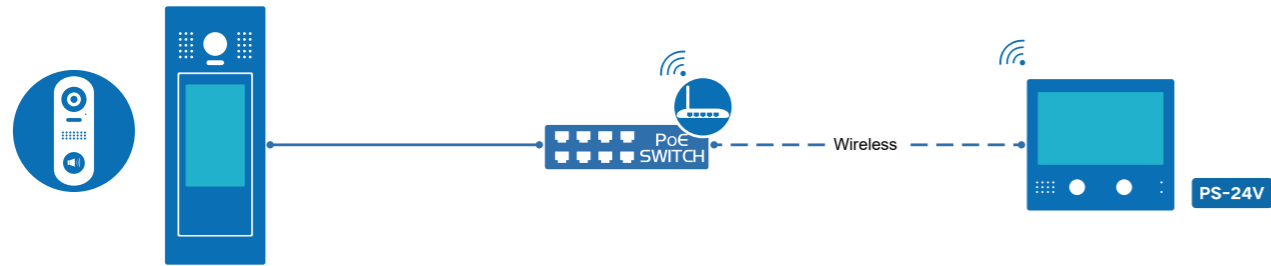

> Standard wireless wiring