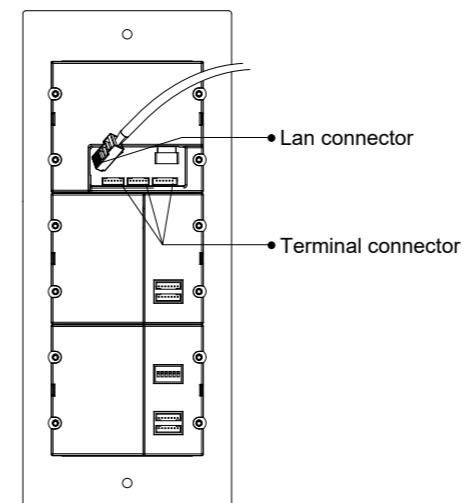

Dimension and mount

Terminal Description

Lan connector

Use to connect the indoor station to the network.

Terminal connector

Use to connect external devices to the indoor station.

Packing Information

Single Package

Dimensions: 166(H)×103(W)×60(D)mm

Gross Weight: 0.53Kg

Carton Package

Carton: 340 (H)×530 (W)×258 (D)mm

Quantity: 32PCS

Description

IP apartment system color fisheye camera modularity outdoor station.

Features

Lan connector

Use to connect the indoor station to the network.

Terminal connector

Use to connect external devices to the indoor station.

Dimension and mount

Standard specification

Packing Information

Single Package