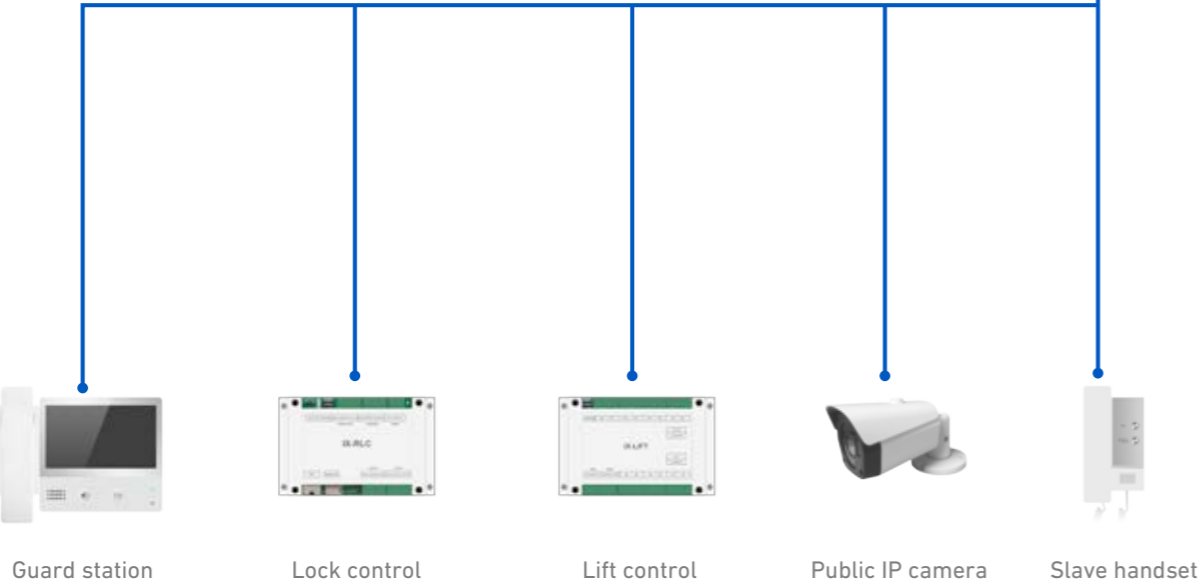

T 0086 / 20 / 32382021

E info@v-tec.com.cn

www.v-tec.cn

> 2Easy-IX IP Network Video Intercom System

- **HD Input and Display**
720P door station camera, 1024 *600 TFT
- **LAN & WLAN hybrid network**
Wire or wireless chose for home monitor connection
- **Wi-Fi call divert with VDP Connect APP**
Home Wi-Fi connectivity IPC surveillance from APP
- **Wider ONVIF IPC compatibility**
Support H264 & H265

> Product range

- Villa door station
- Modularized apartment station
- TFT touch screen apartment station
- 7" high resolution monitor
- Touch screen operation
- With Wi-Fi connectivity

General Layout of IP system

IP Outdoor Stations

IP Monitors under different application

LAN Net mode

WLAN Net mode

Wired lan connection

Wireless connection

Wire/wireless connection

> Contractor

Support IEEE 802.3 af PoE Lan switch, one cable for all connect.

• **Offline IP auto-config**

Automatically self-config IP address without DHCP (within 256 devices), simple as traditional door phone.

• **Remote config**