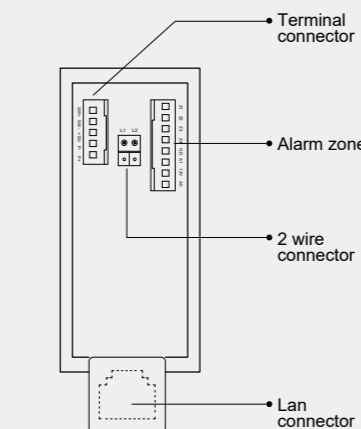

Description

IP system 7" touch screen monitor with memory & recording.

Features

- 7" IPS full view angle TFT screen (1024 * 600)
- Touch screen operation
- Full duplex communications
- Embedded Wi-Fi antenna for wireless connectivity
- Short cut setting & Favorite setting
- Support slave handset connection
- Support private call by a handset add-on
- Support SIP call divert to mobile phone
- Support multiple screens / Quad for monitoring
- Support PiP view when called by door station
- Support online updates and served as a on site tool
- Support multi-languages (customization)
- Support Alarm functions (customization)

Dimension

Terminal Description

Terminal connector
 SW+,SW-: Extra door bell call button connection port.
 P+,P-: Use to connect 24V local power supply (HDR-30-24).

Alarm zone

2 wire connector
 Reserved for 2 wire system.