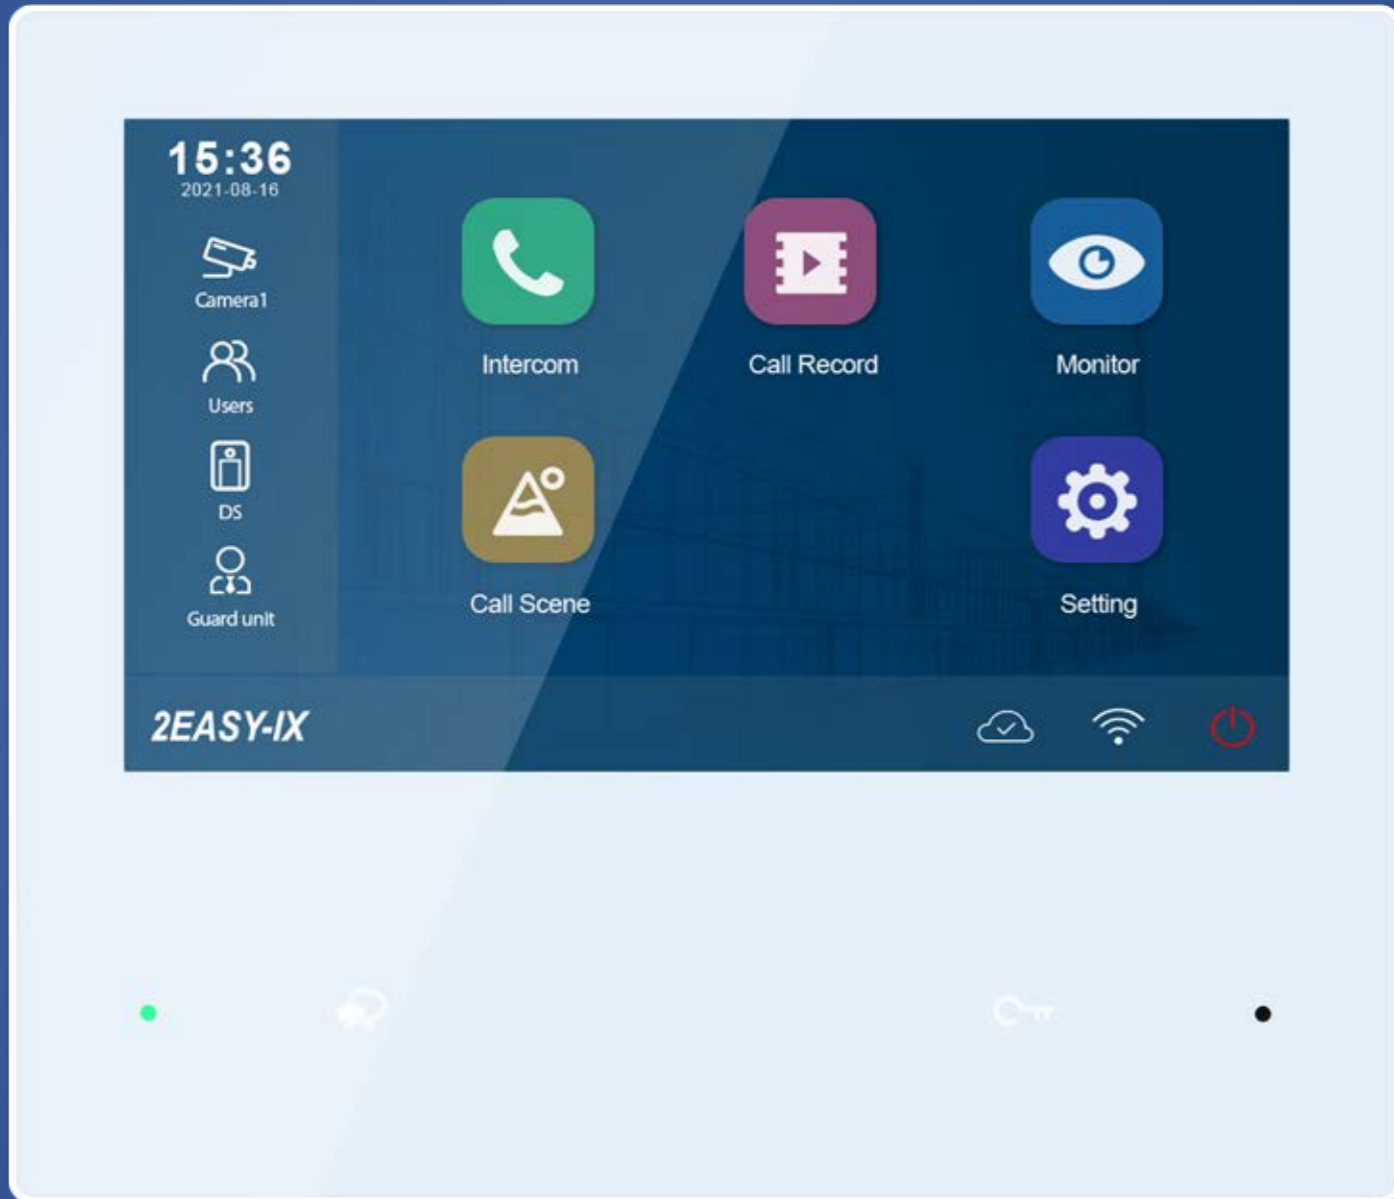

Carton: 265(H)×415 (W)×360(D)mm

Quantity: [IX850] 12PCS

[IX850F] 7PCS

Description

IP system 7" touch screen monitor with memory & recording and Wi-Fi connectivity.

Features

- 7" TFT screen (1024 * 600)
- Touch screen operation
- Slim and ultra flat design
- Super thin glass front panel
- Full duplex communication
- Embedded Wi-Fi antenna for wireless connectivity
- Short cut setting & Favorite setting
- Support slave handset connection
- Support SIP call divert to mobile phone
- Support multiple screens / Quad for monitoring
- Support PiP view when called by door station
- Support online updates and served as a on site tool
- Support multi-languages (customization)
- Support Alarm functions (customization)