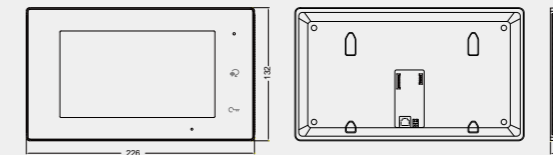

Dimension

*Support vertical mounting with same bracket