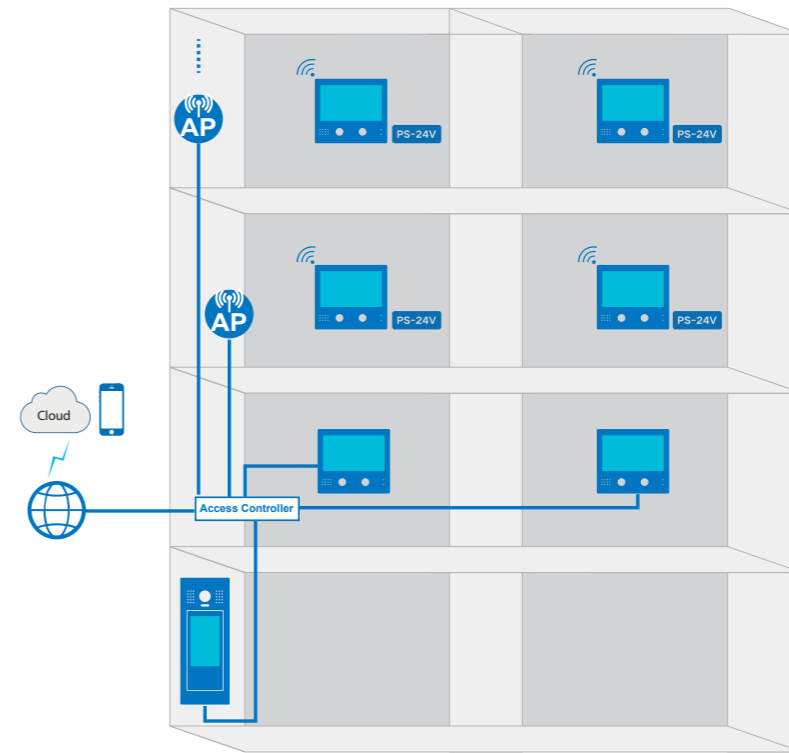

Quad view

- In monitor mode
- Enable to display four images at a screen
- Switch seamlessly between One-view and Quad-view
- Free to zoom in any views

PiP view

- In call mode
- Picture in picture to avoid dead corner
- Enable to watch both view from door station and IP camera
- Swap the two images by a simple touch

System wiring and applications

> Standard wired wiring

> Standard wireless wiring

*Choose feasible MESH/PLC to strengthen communication stability and reliability

> Standard hybrid wiring

> Typical wiring in standalone building