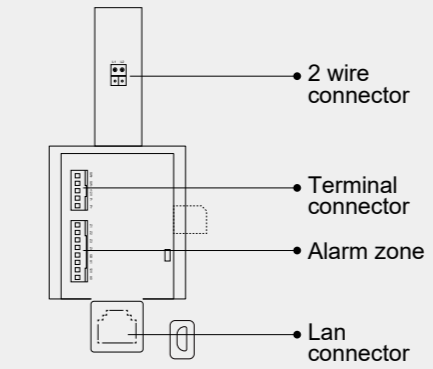

Terminal Description

USB connector

SD card connector

Lan connector

Use to connect the indoor station to the network.

Terminal connector

Use to connect external devices to the indoor station.

Dimension and mount

Carton: 265(H)×415 (W)×360(D)mm

Quantity: [IX850] 12PCS

[IX850F] 7PCS

Description

IP system 7" touch screen monitor with memory & recording and Wi-Fi connectivity.

Features

- 7" TFT screen (1024 * 600)
- Touch screen operation
- Slim and ultra flat design
- Super thin glass front panel
- Full duplex communication
- Embedded Wi-Fi antenna for wireless connectivity
- Short cut setting & Favorite setting
- Support slave handset connection
- Support SIP call divert to mobile phone
- Support multiple screens / Quad for monitoring
- Support PiP view when called by door station
- Support online updates and served as a on site tool
- Support multi-languages (customization)
- Support Alarm functions (customization)

Dimension

Terminal Description

2 wire connector
Reserved for 2 wire system.

Terminal connector
SW+,SW-: Extra door bell call button connection port.
P+,P-: Use to connect 24V local power supply (HDR-30-24).