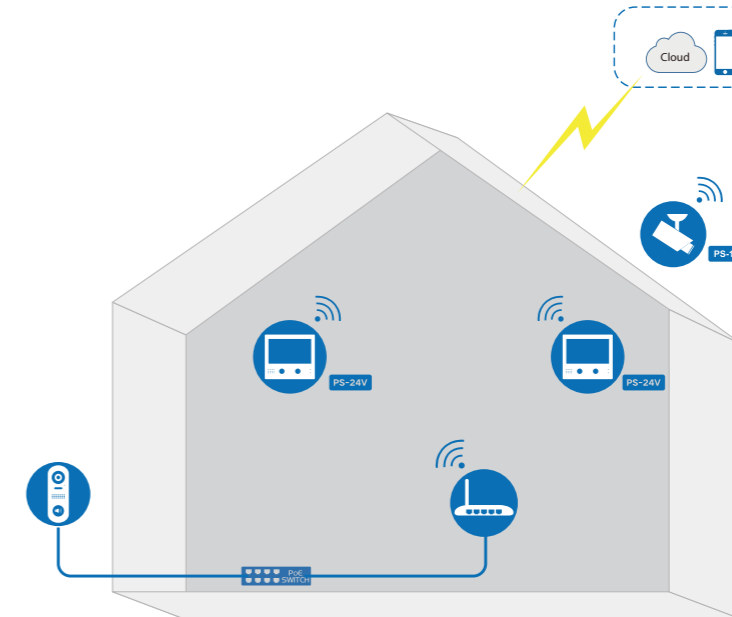

> Typical wiring in villa