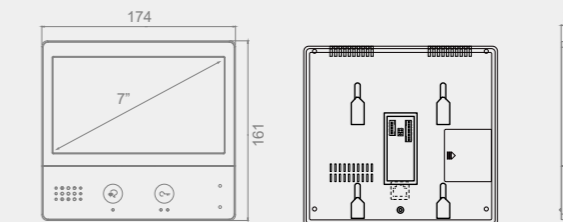

Description

IP system 7" touch screen monitor with memory & recording.

Features

- 7" IPS full view angle TFT screen (1024 * 600)
- Touch screen operation
- Full duplex communications
- Embedded Wi-Fi antenna for wireless connectivity
- Short cut setting & Favorite setting
- Support slave handset connection
- Support private call by a handset add-on
- Support SIP call divert to mobile phone
- Support multiple screens / Quad for monitoring
- Support PiP view when called by door station
- Support online updates and served as a on site tool
- Support multi-languages (customization)
- Support Alarm functions (customization)

Dimension

Terminal Description

Terminal connector
SW+,SW-: Extra door bell call button connection port.
P+,P-: Use to connect 24V local power supply (HDR-30-24).

Alarm zone

2 wire connector
Reserved for 2 wire system.

Lan connector
Use to connect the indoor station to the network.

Packing Information

Single Package

Dimensions: 165(H)×240(W)×39(D)mm
Gross Weight: 0.55Kg

Carton Package

Carton: 258 (H)×530 (W)×340 (D)mm
Quantity: 24PCS