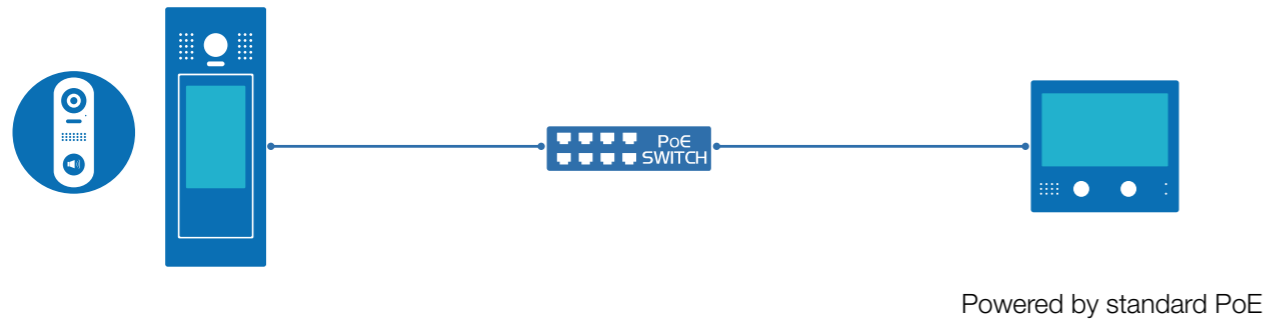

Quad view

- In monitor mode
- Enable to display four images at a screen
- Switch seamlessly between One-view and Quad-view
- Free to zoom in any views

PiP view

- In call mode
- Picture in picture to avoid dead corner
- Enable to watch both view from door station and IP camera
- Swap the two images by a simple touch

System wiring and applications

> Standard wired wiring

> Standard wireless wiring

*Choose feasible MESH/PLC to strengthen communication stability and reliability

> Standard hybrid wiring

> Typical wiring in standalone building