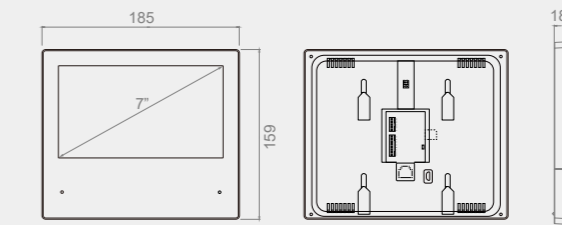

Description

IP system 7" touch screen monitor with memory & recording and Wi-Fi connectivity.

Features

- 7" TFT screen (1024 * 600)
- Touch screen operation
- Slim and ultra flat design
- Super thin glass front panel
- Full duplex communication
- Embedded Wi-Fi antenna for wireless connectivity
- Short cut setting & Favorite setting
- Support slave handset connection
- Support SIP call divert to mobile phone
- Support multiple screens / Quad for monitoring
- Support PiP view when called by door station
- Support online updates and served as a on site tool
- Support multi-languages (customization)
- Support Alarm functions (customization)

Dimension

Terminal Description

2 wire connector
Reserved for 2 wire system.

Terminal connector
SW+,SW-: Extra door bell call button connection port.
P+,P-: Use to connect 24V local power supply (HDR-30-24).

Alarm zone

Lan connector
Use to connect the indoor station to the network.

Packing Information

Single Package

Dimensions: 165(H)×240(W)×39(D)mm
Gross Weight: 0.73Kg

Carton Package

Carton: 258 (H)×530 (W)×340 (D)mm
Quantity: 24PCS