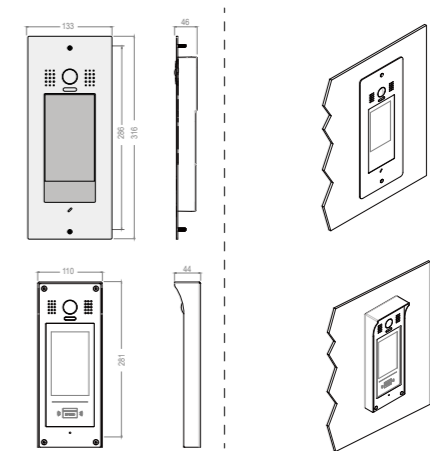

Terminal Description

USB connector

SD card connector

Lan connector

Use to connect the indoor station to the network.

Terminal connector

Use to connect external devices to the indoor station.

Dimension and mount

Standard specification

Packing Information

Single Package

Dimensions: [IX850] 118(H)X303(W) X62(D) mm

[IX850F] 145(H)X365(W) X75(D) mm

Gross Weight: [IX850] 1.38Kg

[IX850F] 1.56Kg

Carton Package