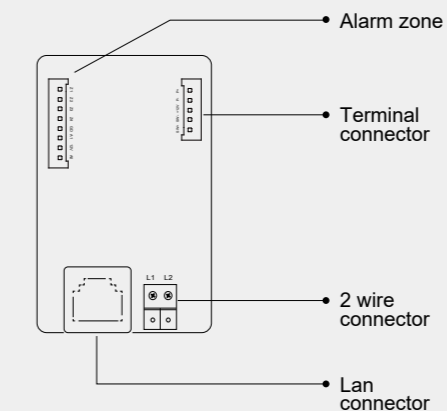

Description

IP system 7" touch screen monitor with memory & recording.

Features

- 7" TFT screen (1024 * 600)
- Touch screen operation
- Slim and ultra flat design
- Super thin glass front panel
- Embedded Wi-Fi antenna for wireless connectivity
- Short cut setting & Favorite setting
- Support slave handset connection
- Support SIP call divert to mobile phone
- Support multiple screens / Quad for monitoring
- Support PiP view when called by door station
- Support online updates and served as a on site tool
- Support horizontal and vertical mounting
- Support multi-languages (customization)
- Support Alarm functions (customization)

IX47S with black housing

Dimension

*Support vertical mounting with same bracket

Terminal Description

Alarm zone

Terminal connector

SW+,SW-: Extra door bell call button connection port.

P+,P-: Use to connect 24V local power supply (HDR-30-24).