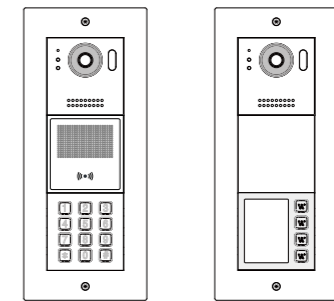

Lan connector

Use to connect the indoor station to the network.

Terminal connector

Use to connect external devices to the indoor station.

Dimension and mount

Standard specification

Packing Information

Single Package