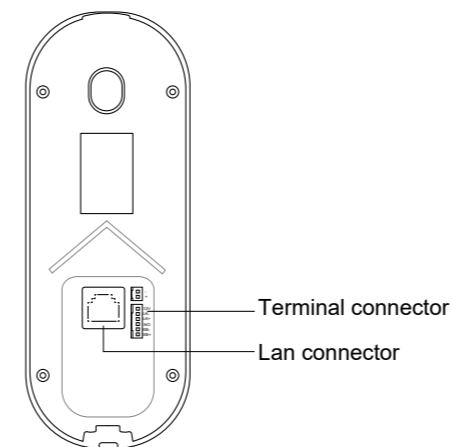

Order information.....P24

Appendix and Notes.....P28

Description

IP system single button villa door station with aluminum front cover

Features

- 720P Wide angle fisheye camera
- Aluminum front cover
- Auto sensor night vision LED
- Big back-lit push button
- Simple & compact design
- PoE power supply
- IP 65 rate

Dimension and mount

Terminal Description

Lan connector

Use to connect the indoor station to the network.

Terminal connector

Use to connect external devices to the indoor station.

Packing Information

Single Package